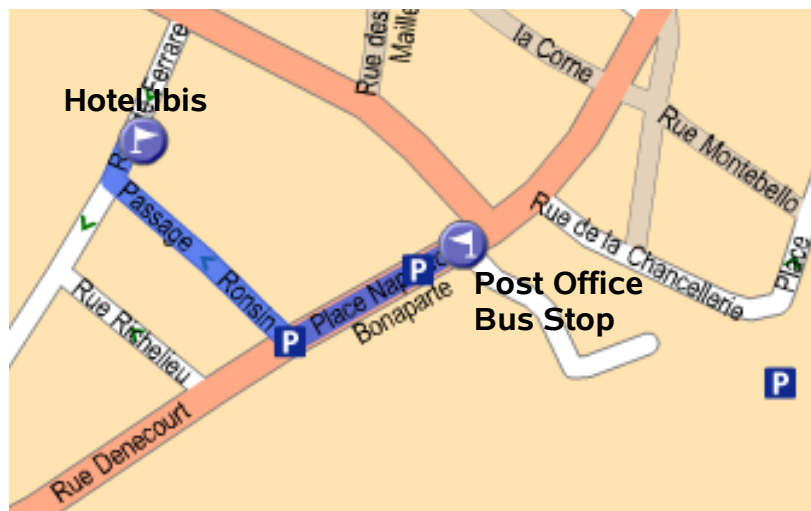

AWIC 2007

Attention!!!

IBIS Hotel: Shuttle Bus Stop

ESIGETEL arrival

The bus shuttle will leave at **8:00** at the hotel MERCURE. It will reach the next group from hotel IBIS few minutes after and will go directly to the ESIGETEL.

Your **Shuttle Bus Stop** is near **Post Office** (the bus is signed AWIC 2007).

The **Shuttle Bus** can't wait a long time at the bus stop.

Please be very punctual !!!